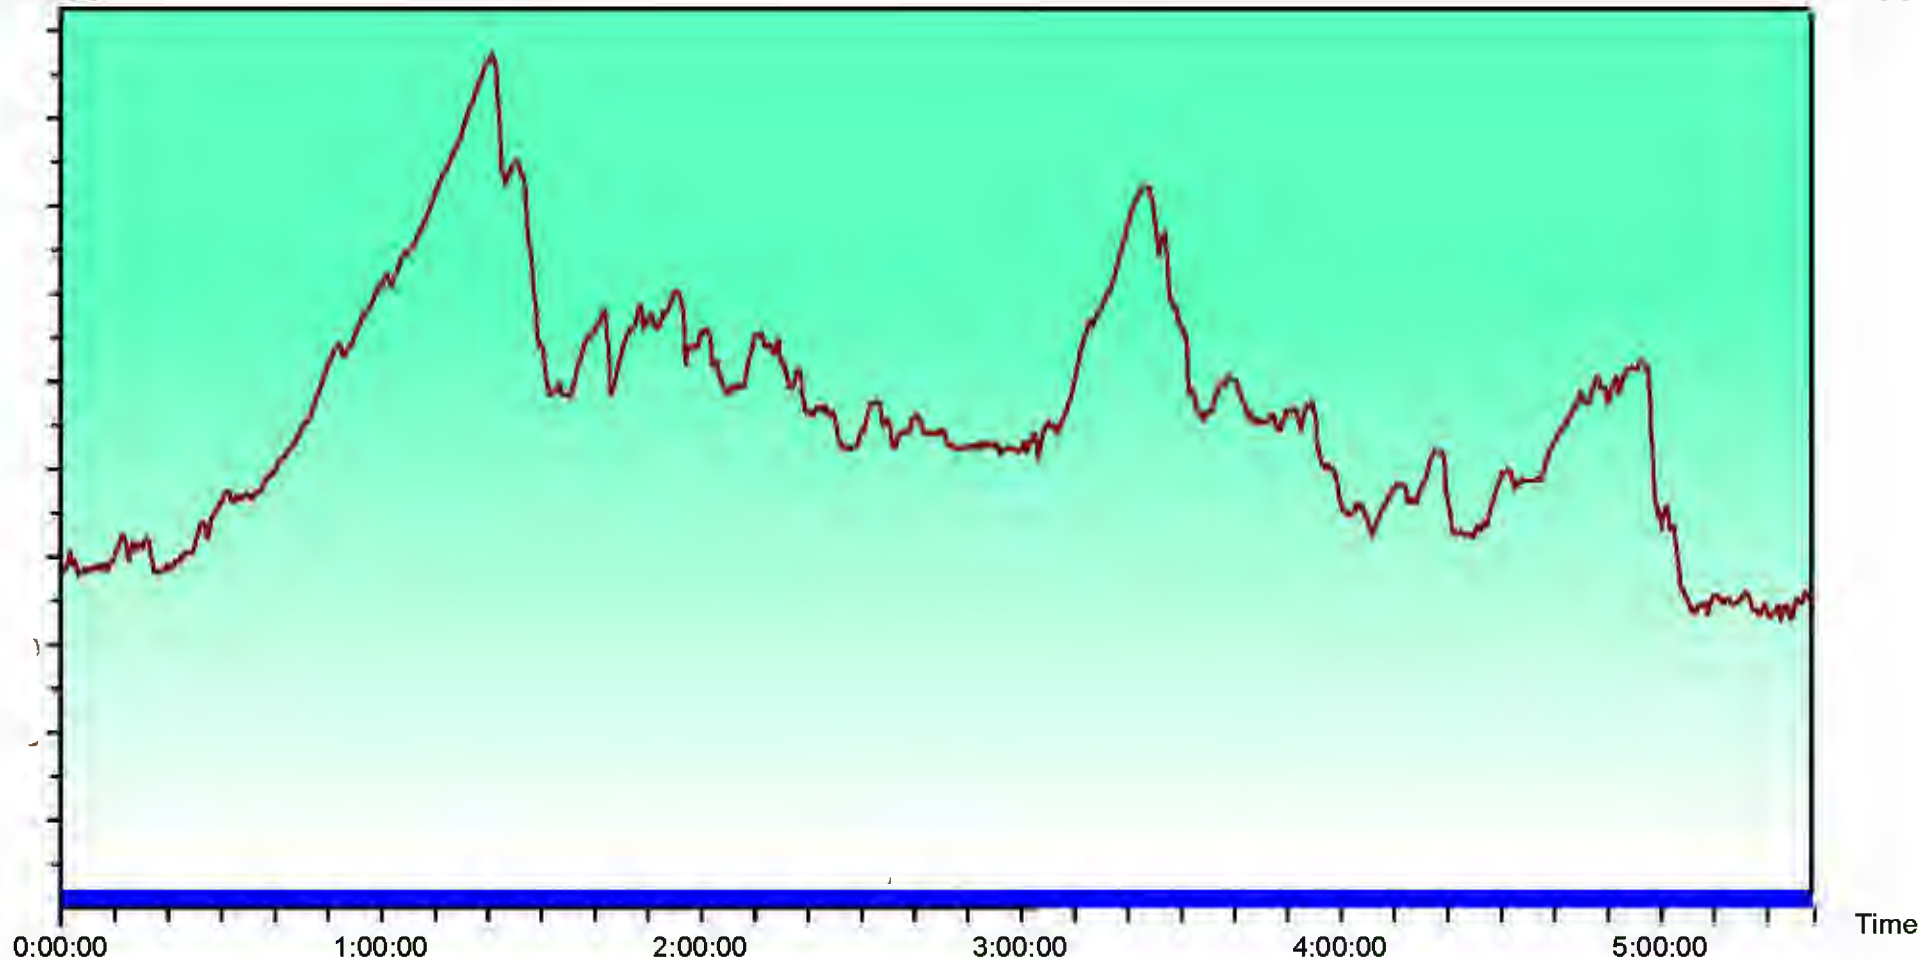

Curve

Altitude [ft]

Altitude [ft]

Time

Peterborough - Deering Ride

Ascent: 4,480'